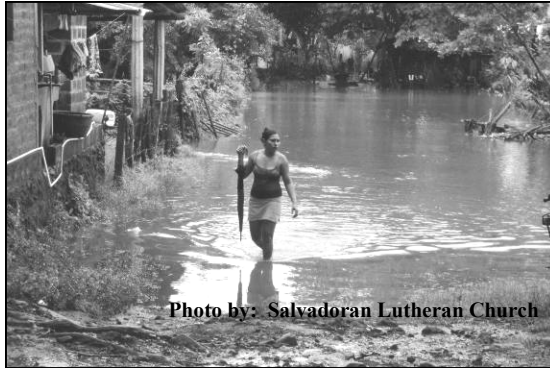

**Evangelical Lutheran Church in America  
Greater Milwaukee Synod**

**El Salvador Disaster Response**

Tropical rains inundated Central America for 10 days in October, causing severe flooding, landslides, collapses of bridges and roads, and forcing more than 500,000 people from their homes. The small country of El Salvador suffered the greatest relative damage, with 34 lives lost and the majority of crops ruined just as they were about to be harvested. Not only is the food gone, but the seeds for next year's planting have been lost.

As a Companion Synod, we have responded to news from the Salvadoran Lutheran Church with prayer and messages of solidarity.

Pre-positioned emergency resources, provided by churches in our synod and ELCA Disaster Response, have been used to shelter, feed and care for thousands of people impacted by the flooding. This is just the beginning of the relief and recovery effort. Your help is needed NOW to bring immediate relief and ongoing support to affected communities.

Tropical rains inundated Central America for 10 days in October, causing severe flooding, landslides, collapses of bridges and roads, and forcing more than 500,000 people from their homes. The small country of El Salvador suffered the greatest relative damage, with 34 lives lost and the majority of crops ruined just as they were about to be harvested. Not only is the food gone, but the seeds for next year's planting have been lost.