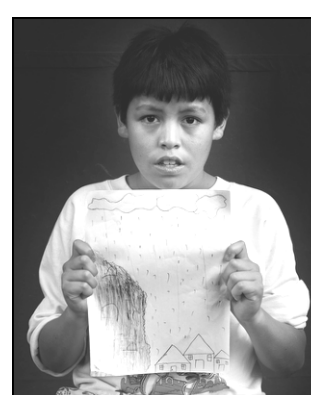

Drawing the storm...
Photo by Bernat Camps

DONATE NOW

Make your check payable to

and write "El Salvador Disaster Response" on the memo line; or donate online by going to www.elca.org/disaster.

For more information, visit www.partnerswithelsalvador.org